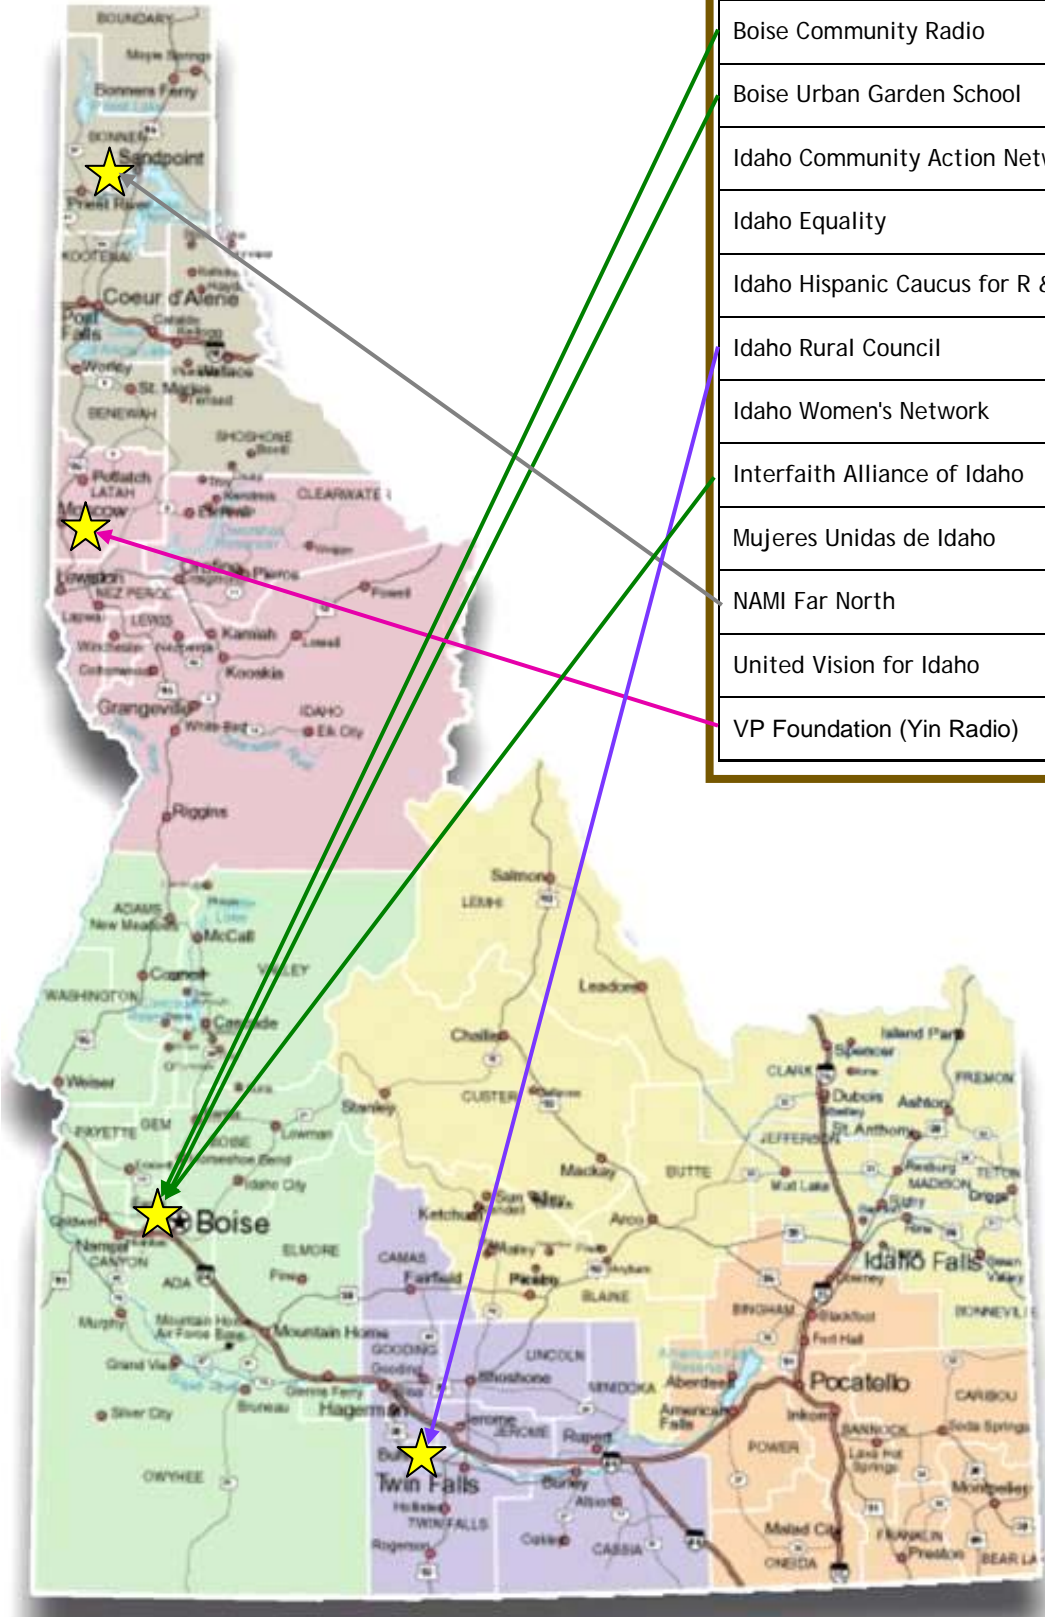

Fund for Idaho 2009 Grantee Map

2009 Grantees	Impact Area
Boise Community Radio	Boise & Online
Boise Urban Garden School	Treasure Valley
Idaho Community Action Network	Statewide
Idaho Equality	Statewide
Idaho Hispanic Caucus for R & E	Statewide
Idaho Rural Council	Magic Valley
Idaho Women's Network	Statewide
Interfaith Alliance of Idaho	Treasure Valley
Mujeres Unidas de Idaho	Statewide
NAMI Far North	Sandpoint
United Vision for Idaho	Statewide
VP Foundation (Yin Radio)	Moscow